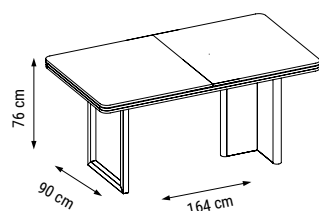

new collection
EFOR

Yemek Odası / Dining Room / Гостинная

Özgün, yalın, zarif. Kendine özgü oval çizgileriyle öne çıkan Efor yemek odası takımı, estetik bir yaşam alanı oluşturmak isteyenlere zamansız bir şıklıkla hitap ediyor. Koyu ve açık renklerin farklı materyaller ve estetik bir form ile en özel şekilde harmanlandığı koleksiyon, kullanışlı mobilyalarıyla dekorasyonunuzu tamamlıyor.

Original, simple, elegant. Efor dining room set, which stands out with its unique oval lines, appeals to those who want to create an aesthetic living space with a timeless elegance. The collection, where dark and light colours are blended in the most special way with different materials and an aesthetic form, completes your decoration with its useful furniture.

Оригинально, просто, элегантно. Гостиный Гарнитур Efor, выделяющийся своими уникальными овальными линиями, понравится тем, кто хочет создать эстетичное жилое пространство с элегантностью, неподвластной времени. Коллекция, в которой темные и светлые цвета сочетаются самым особым образом с различными материалами и эстетичной формой, дополнит ваш интерьер полезной мебелью.