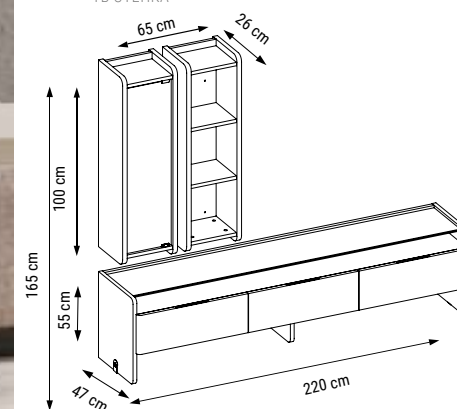

new collection

EFOR

Duvar Ünitesi / Wall Unit / ТВ стенка

Sade, yaratıcı, işlevsel...

Efor Duvar Ünitesi'nin incelikli detaylarla donatılmış ünite bloğu ve fonksiyonel ayrıntılarıyla tamamlanan üst blokları yaşam odanıza şık bir denge sunuyor... Modern tasarımı, fonksiyonel detayları ve şık renk kombinasyonu sunan Efor Duvar Ünitesi'ni şimdi keşfedin.

Simple, creative, functional...

Efor Wall Unit's unit block equipped with subtle details and top blocks completed with functional details offer a stylish balance to your living room... Discover Efor Wall Unit now with its modern design, functional details and stylish colour combination.

Простота, креативность, функциональность...

ТВ Стенка Efor с утонченными деталями и верхние блоки, дополненные функциональными деталями, создают стильный баланс в вашей гостиной... Откройте для себя ТВ Стенку Efor с его современным дизайном, функциональными деталями и стильным сочетанием цветов.